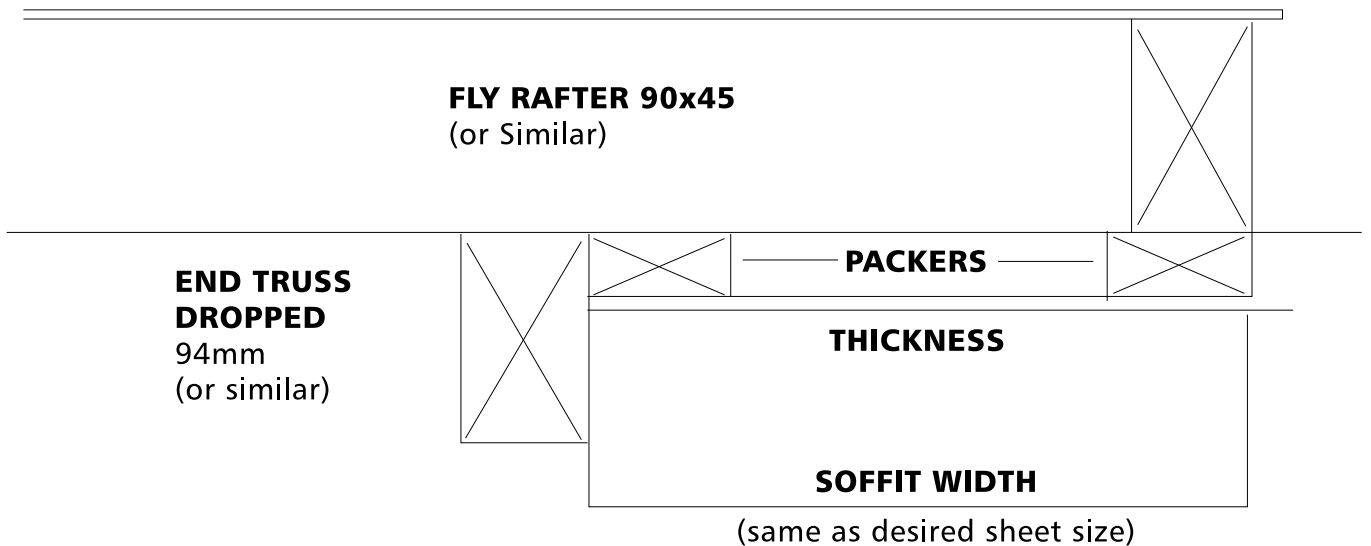

135mm Fascia

Soffit Gable Ends

Gable Ends

Pitch°	Packer Thickness
15	35mm
17.5	35mm
20	35mm
22.5	35mm
25	35mm
27.5	30mm
30	30mm
35	30mm
40	25mm
45	20mm