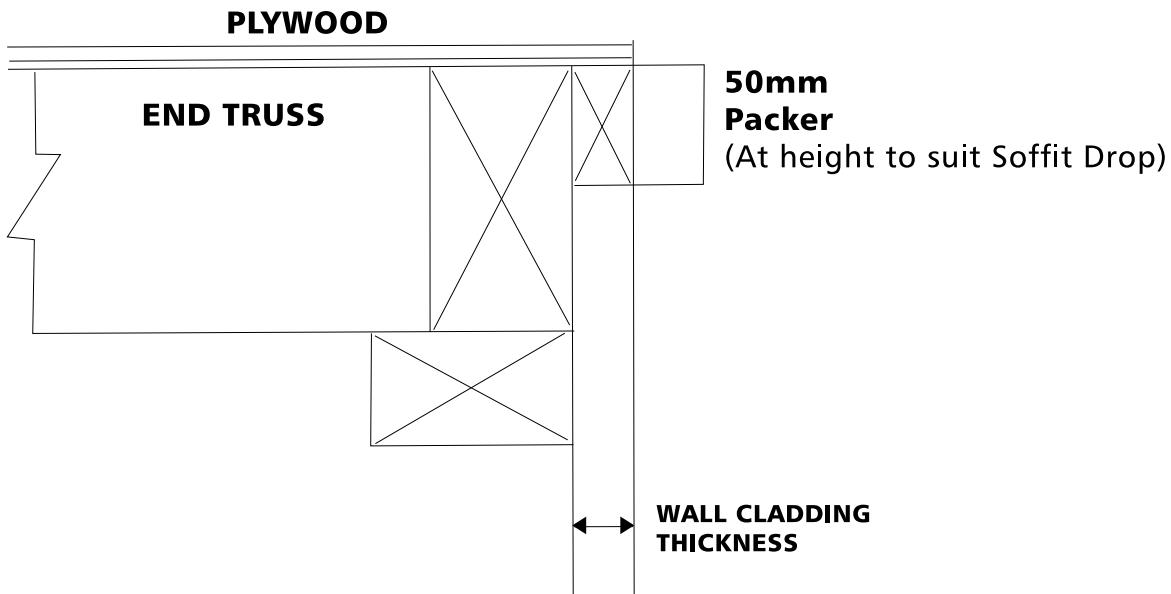

135mm Fascia

Soffit Gable Ends

Gable Ends

Pitch°	Packer Thickness
15	35mm
17.5	35mm
20	35mm
22.5	35mm
25	35mm
27.5	30mm
30	30mm
35	30mm
40	25mm
45	20mm